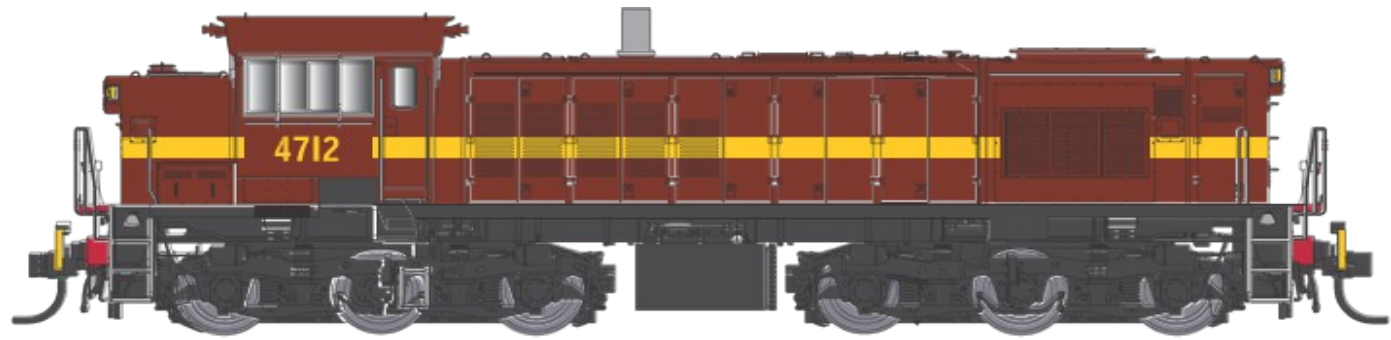

# 47 CLASS LOCOMOTIVE (HO SCALE) RE - RUN

4701 - INDIAN RED

4701 - SSR

4702 - TUSCAN

4708 - CANDY

4710 - INDIAN RED

4712 - INDIAN RED

4719 - DEEP INDIAN RED

4720 - CANDY

**All of our 47 Class models will feature:**

- 5 pole skew wound motor
- Twin flywheels
- Metal chassis
- All wheel pickup and drive
- RP25/100 profile wheels
- Working directional headlights and marker lights
- DCC and Sound Ready (21 pin)
- Flush glazed windows
- Brass-etch grilles
- Kadee couplers
- Cab interior and crew

**TRAINORAMA**