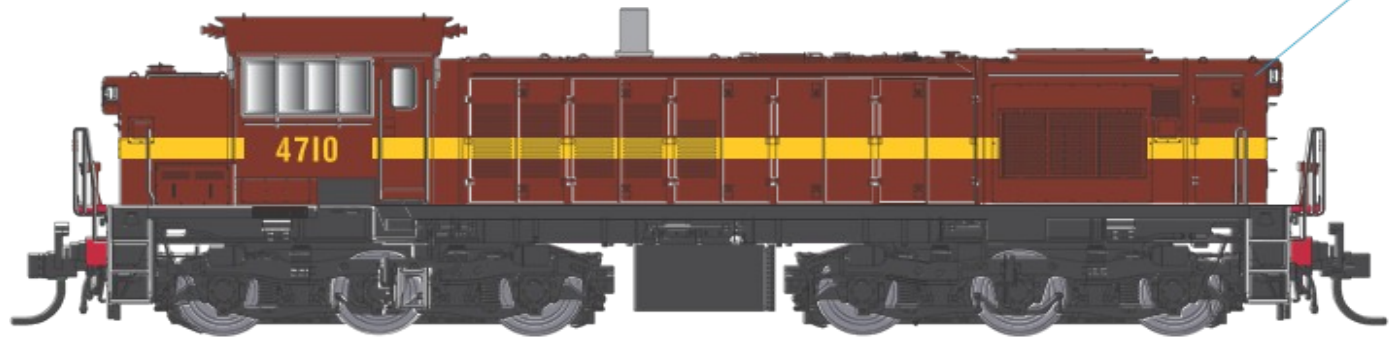

# 47 CLASS LOCOMOTIVE (HO SCALE) RE - RUN

4701 - INDIAN RED

4701 - SSR

4702 - TUSCAN

4708 - CANDY

4710 - INDIAN RED

4712 - INDIAN RED

4719 - DEEP INDIAN RED

4720 - CANDY

**All of our 47 Class models will feature:**

- 5 pole skew wound motor
- Twin flywheels
- Metal chassis
- All wheel pickup and drive
- RP25/100 profile wheels
- Working directional headlights and marker lights
- DCC and Sound Ready (21 pin)
- Flush glazed windows
- Brass-etch grilles
- Kadee couplers
- Cab interior and crew

**TRAINORAMA**