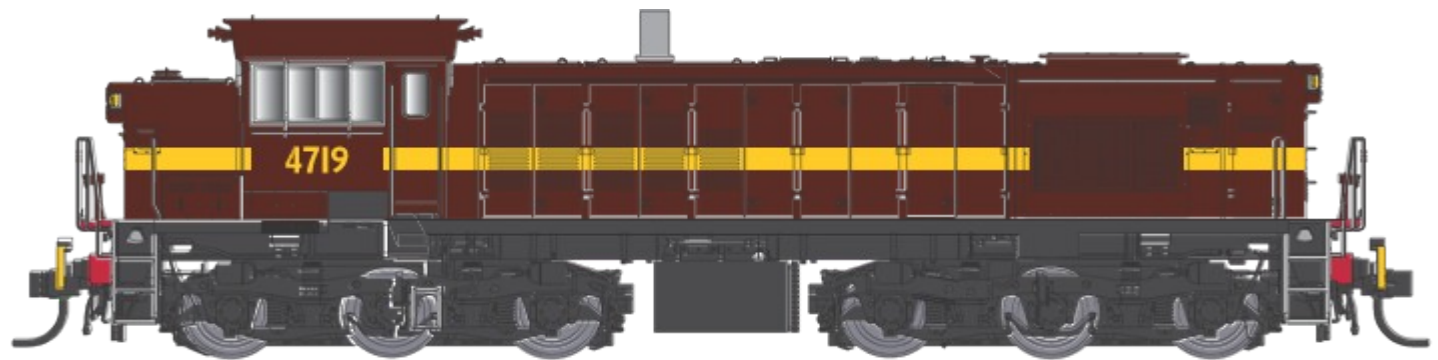

# 47 CLASS LOCOMOTIVE (HO SCALE) RE - RUN

4701 - INDIAN RED

4701 - SSR

4702 - TUSCAN

4708 - CANDY

4710 - INDIAN RED

4712 - INDIAN RED

4719 - DEEP INDIAN RED

4720 - CANDY

**All of our 47 Class models will feature:**

- 5 pole skew wound motor
- Twin flywheels
- Metal chassis
- All wheel pickup and drive
- RP25/100 profile wheels
- Working directional headlights and marker lights
- DCC and Sound Ready (21 pin)
- Flush glazed windows
- Brass-etch grilles
- Kadee couplers
- Cab interior and crew

**TRAINORAMA**