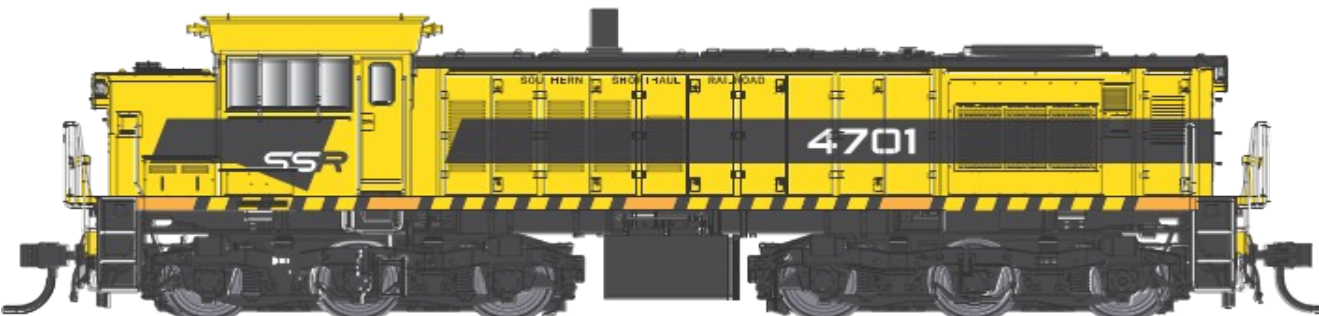

# 47 CLASS LOCOMOTIVE (HO SCALE) RE - RUN

4701 - INDIAN RED

4701 - SSR

4702 - TUSCAN

4708 - CANDY

4710 - INDIAN RED

4712 - INDIAN RED

4719 - DEEP INDIAN RED

4720 - CANDY

**All of our 47 Class models will feature:**

- 5 pole skew wound motor
- Twin flywheels
- Metal chassis
- All wheel pickup and drive
- RP25/100 profile wheels
- Working directional headlights and marker lights
- DCC and Sound Ready (21 pin)
- Flush glazed windows
- Brass-etch grilles
- Kadee couplers
- Cab interior and crew